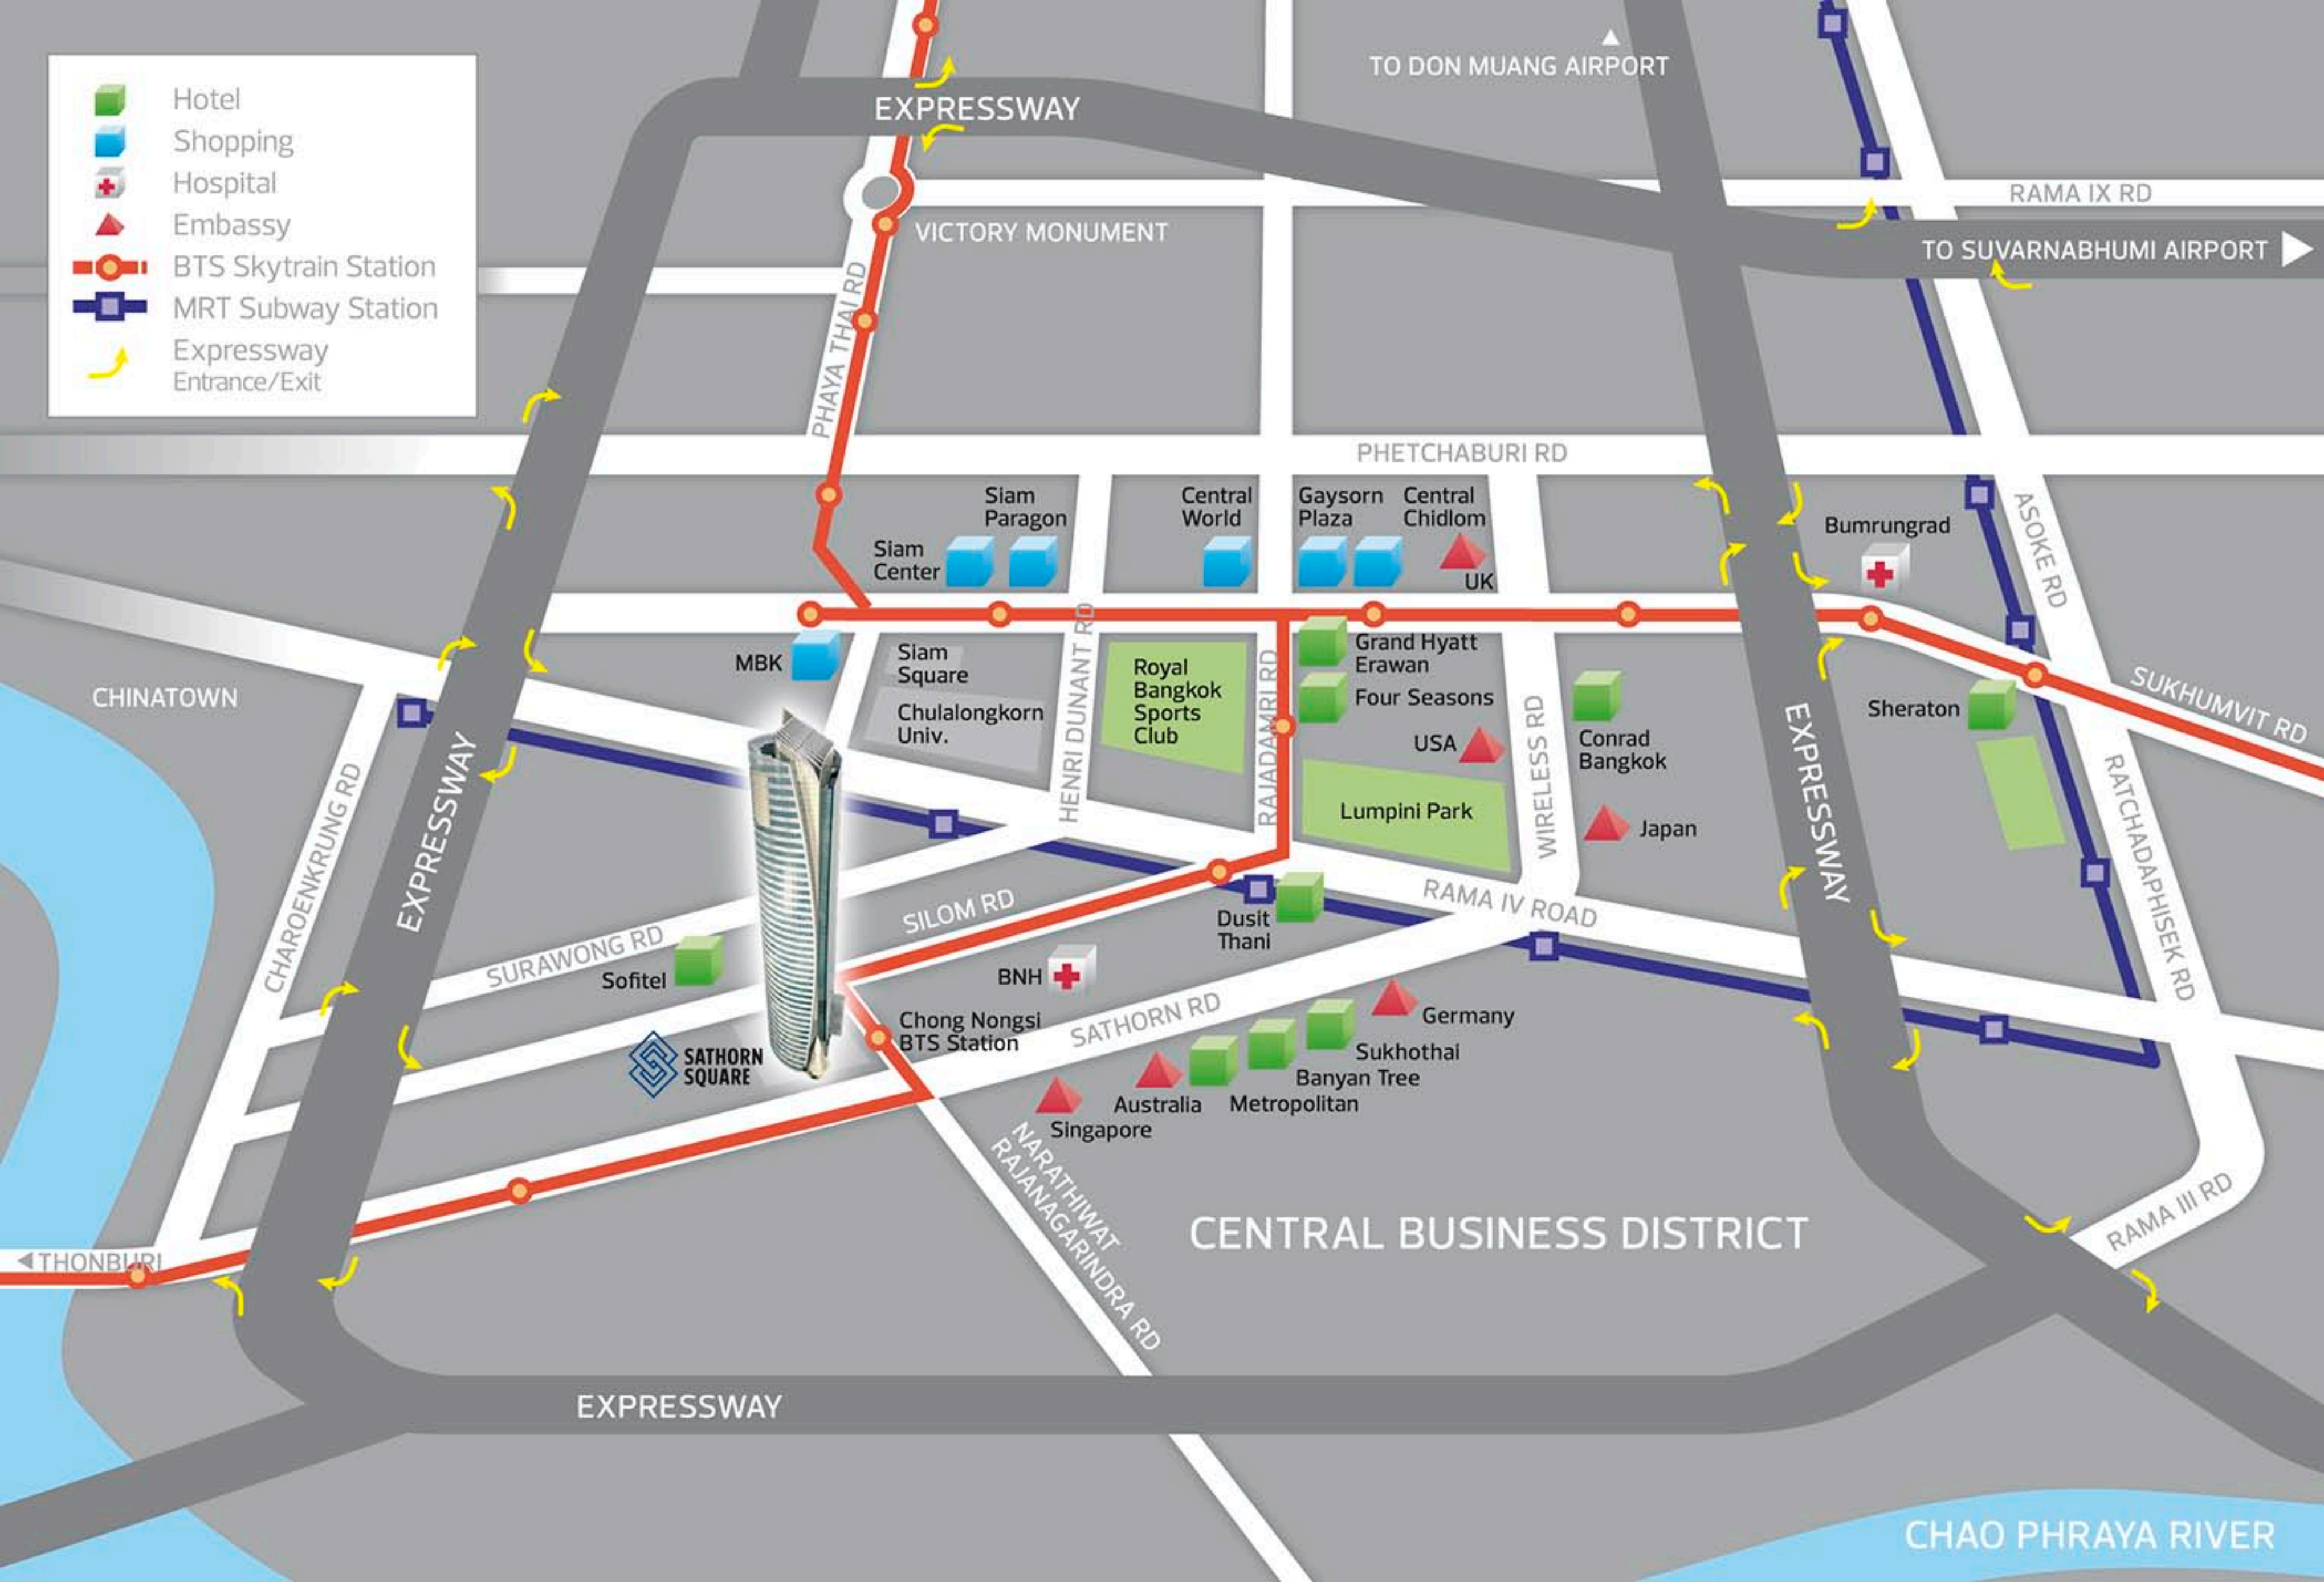

-  Hotel
-  Shopping
-  Hospital
-  Embassy
-  BTS Skytrain Station
-  MRT Subway Station
-  Expressway Entrance/Exit

TO DON MUANG AIRPORT

RAMA IX RD

TO SUVARNABHUMI AIRPORT

EXPRESSWAY

VICTORY MONUMENT

PHAYA THAI RD

PHETCHABURI RD

Siam Center  
Siam Paragon

Central World

Gaysorn Plaza  
Central Chidlom  
UK

Bumrungrad

ASOKERD

CHINATOWN

MBK

Siam Square  
Chulalongkorn Univ.

Royal Bangkok Sports Club

Grand Hyatt Erawan  
Four Seasons  
USA

Lumpini Park

Conrad Bangkok  
Japan

Sheraton

SUKHUMVIT RD

EXPRESSWAY

CHAROENKRUNG RD

SILOM RD

SURAWONG RD

Sofitel

SATHORN SQUARE

HENRI DUNANT RD

RAJADAMRI RD

WIRELESS RD